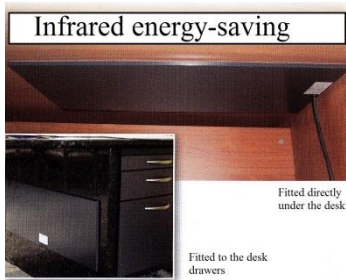

# Interior Heating "Mini"

Dynatherm Mini Interior Heating is the perfect point heat source to use at work. The appliance is fitted underneath the desk so is not visible but the cosy warmth it generates can certainly be felt!

All Dynatherm Mini Interior Heating units are made of 0.8 mm galvanized sheet metal and are given their finishing touch in the powder coating line on our premises.

Dynatherm Mini Interior Heating is available in various sizes: